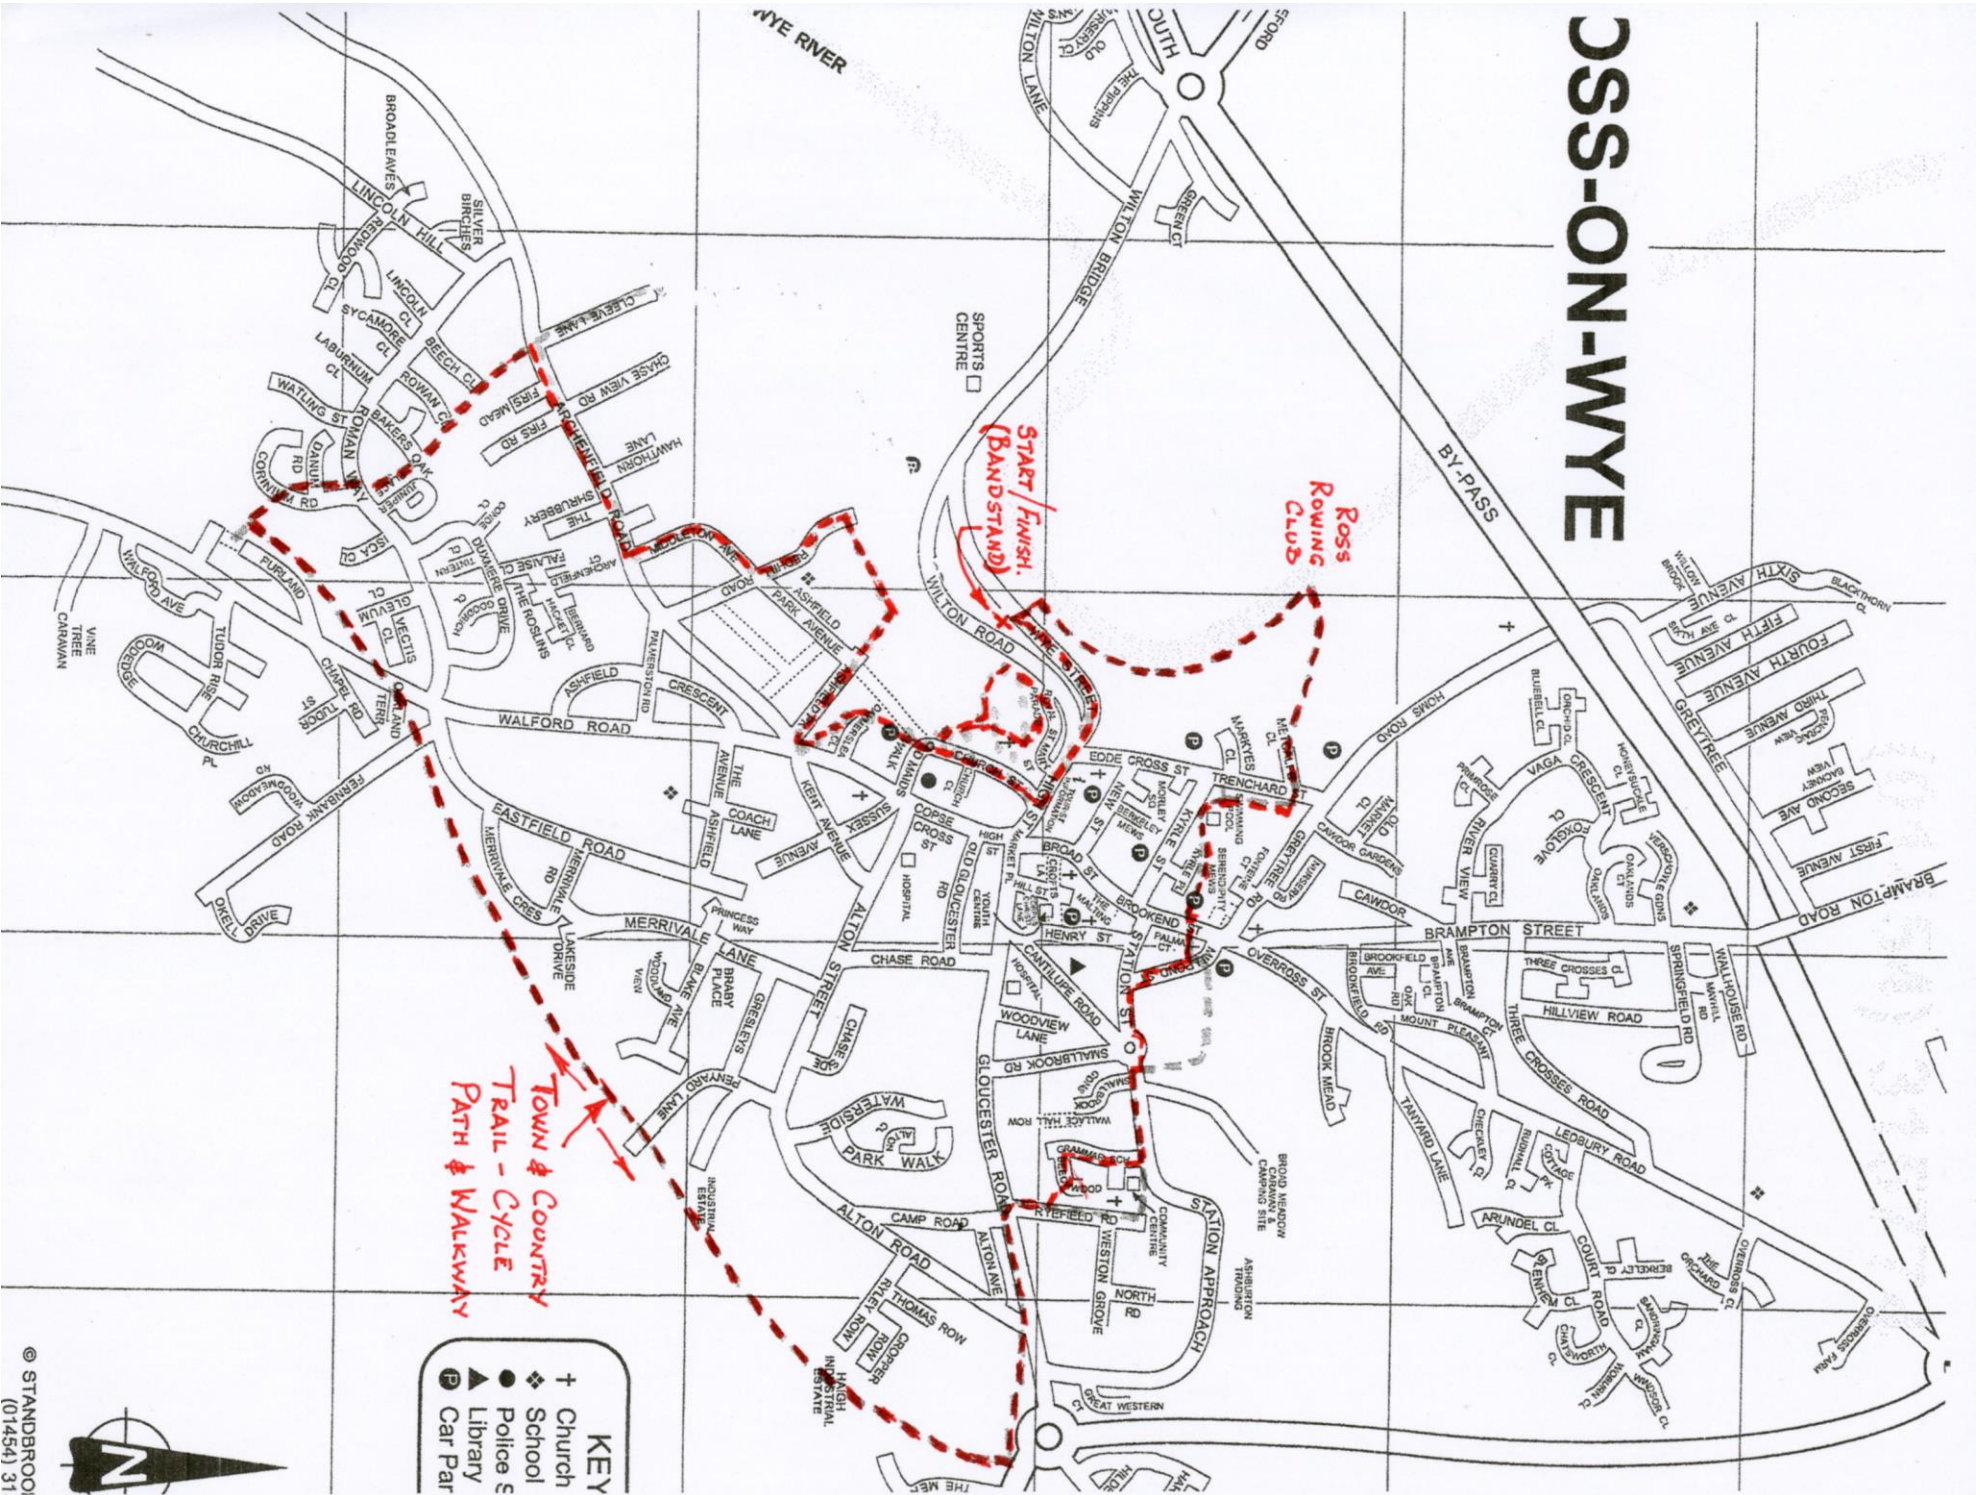

ROSS-ON-WYE

Ross Rowing Club

START / FINISH.
(BANDSTAND)

Town & Country
Trail - Cycle
Path & Walkway

KEY

- + Church
- ◆ School
- Police
- Ⓢ Library
- Ⓟ Car Par